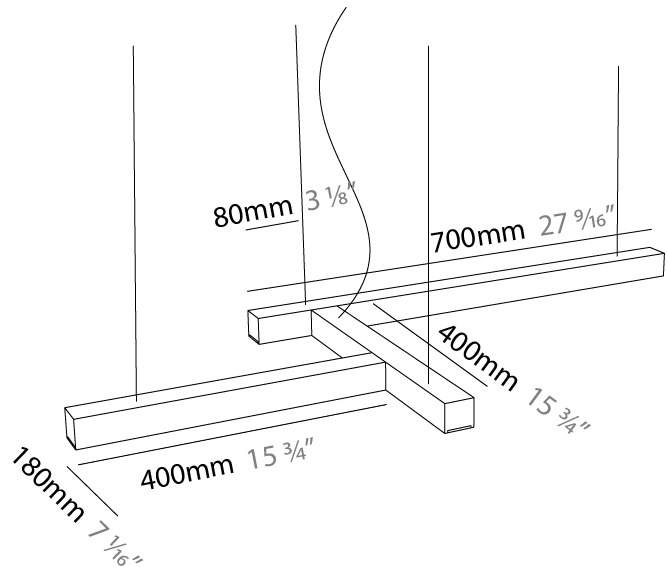

PROJECT	
TYPE	
SPECIFIER	
QUANTITY	
DATE	

SHAPE 4 SUSPENSION

D71002-

base number   Color   Finish
Temperature   Options

1. To build a product code in our configurator select the specify button on the base model # product page
2. To build a manual product code on this datasheet choose from the options listed below in blue font and add the suffix to the base model #

GENERAL

Series: LED40 Modular
Subseries: Shape 4
Brand: Tunto
Division: Design
Mounting Type: Suspension
Mounting Location: Ceiling
Subcategory: Modular Systems

PHYSICAL

Shape: Abstract
Length (mm): 700
Length (in): 27 ⁹/₁₆"
Width (mm): 400
Width (in): 15 ³/₄"
Height (mm): 40
Height (in): 1 ⁹/₁₆"
Max. Overall Height (mm): 2000
Max. Overall Height (in): 78 ³/₄"
Extension (mm): 80
Extension (in): 3 ¹/₈"
Light Distribution: Direct
Diffuser: Opal
Fixture Finish: WAL / ASH / OAK / BLK / WHI
Fixture Material: Wood

ELECTRICAL

Lamp Type: LED
Input Wattage (W): 30
Total Output Wattage (W): 25.26
Dimming: Tri-Mode (Non-Dimming and Phase Dimming (120Vac only) and 0-10V Dimming)
Driver Included: Yes
Driver Location: Integrated
Driver Type: Constant Current - Universal
Driver Class: Class 2
Input Voltage (V): 120 - 277
Constant Current (MA): 700

LED

Color Temperature (°K): 2700 / 3000 / 4000
Max. Delivered Lumen (lm): 1300
CRI: >93 CRI
Lamp Life (hrs): 50000

OPTICAL

RATINGS AND CERTIFICATIONS

Certified By: Certified for North American Standards
IP rating: IP20