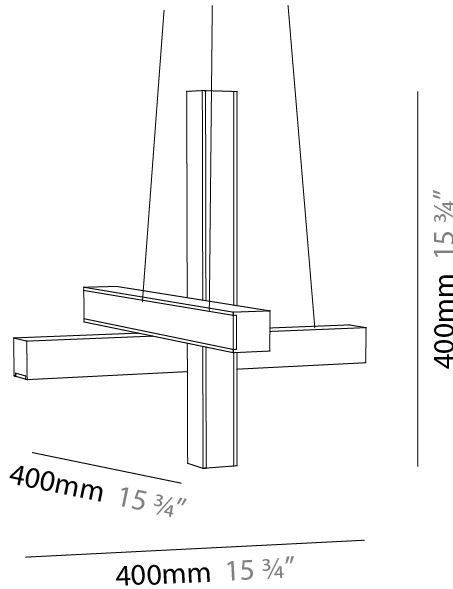

CROSS SHAPE SUSPENSION

D71028-

base number
Color   Finish
Temperature   Options

1. To build a product code in our configurator select the specify button on the base model # product page
2. To build a manual product code on this datasheet choose from the options listed below in blue font and add the suffix to the base model #

GENERAL

Series: LED40 Modular
Subseries: Cross Shape
Brand: Tunto
Division: Design
Mounting Type: Suspension
Mounting Location: Ceiling
Subcategory: Modular Systems

PHYSICAL

Shape: Abstract
Length (mm): 400
Length (in): 15 3/4
Width (mm): 400
Width (in): 15 3/4
Height (mm): 400
Height (in): 15 3/4
Max. Overall Height (mm): 2400
Max. Overall Height (in): 94 1/2
Extension (mm): 80
Extension (in): 3 1/8
Light Distribution: Omnidirectional
Diffuser: Opal
Fixture Finish: [WAL](#) / [ASH](#) / [OAK](#) / [BLK](#) / [WHI](#)
Fixture Material: Wood

ELECTRICAL

Lamp Type: LED
Input Wattage (W): 23
Total Output Wattage (W): 18.9
Dimming: Tri-Mode (Non-Dimming and Phase Dimming (120Vac only) and 0-10V Dimming)
Driver Included: Yes
Driver Location: Integrated
Driver Type: Constant Current - Universal
Driver Class: Class 2
Input Voltage (V): 120 - 277
Constant Current (MA): 700

LED

Color Temperature (°K): [2700](#) / [3000](#) / [4000](#)
Max. Delivered Lumen (lm): 1100
CRI: >93 CRI
Lamp Life (hrs): 50000

OPTICAL

RATINGS AND CERTIFICATIONS

Certified By: Certified for North American Standards
IP rating: IP20