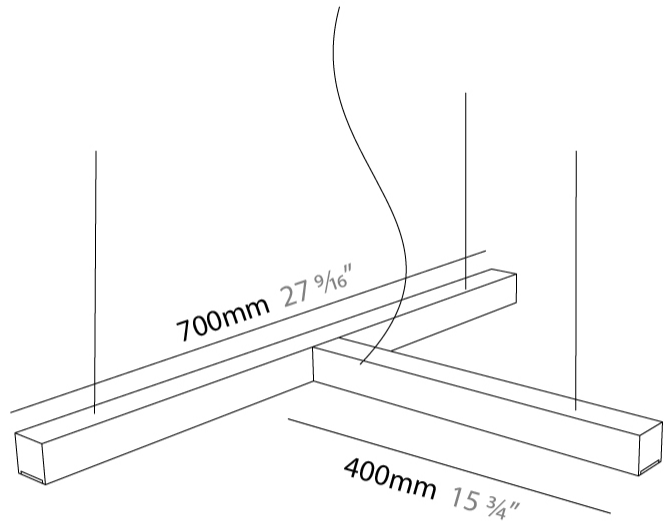

T-SHAPE SUSPENSION

D71000- _____
base number   Color _____   Finish _____
                         Temperature   Options

1. To build a product code in our configurator select the specify button on the base model # product page
2. To build a manual product code on this datasheet choose from the options listed below in blue font and add the suffix to the base model #

GENERAL

Series: LED40 Modular
Subseries: T-Shape
Brand: Tunto
Division: Design
Mounting Type: Suspension
Mounting Location: Ceiling
Subcategory: Modular Systems

PHYSICAL

Shape: Abstract
Length (mm): 700
Length (in): 27 ⁹/₁₆
Width (mm): 400
Width (in): 15 ³/₄
Height (mm): 40
Height (in): 1 ⁹/₁₆
Max. Overall Height (mm): 2040
Max. Overall Height (in): 80 ⁵/₁₆
Light Distribution: Direct
Diffuser: Opal
Fixture Finish: [WAL / ASH / OAK / BLK / WHI](#)
Fixture Material: Wood

ELECTRICAL

Lamp Type: LED
Input Wattage (W): 23
Total Output Wattage (W): 19
Dimming: Tri-Mode (Non-Dimming and Phase Dimming (120Vac only) and 0-10V Dimming)
Driver Included: Yes
Driver Location: Integrated
Driver Type: Constant Current - Universal
Driver Class: Class 2
Input Voltage (V): 120 - 277
Constant Current (MA): 700

LED

Color Temperature (°K): [2700 / 3000 / 4000](#)
Max. Delivered Lumen (lm): 1000
CRI: >93 CRI
Lamp Life (hrs): 50000

OPTICAL

RATINGS AND CERTIFICATIONS

Certified By: Certified for North American Standards
IP rating: IP20